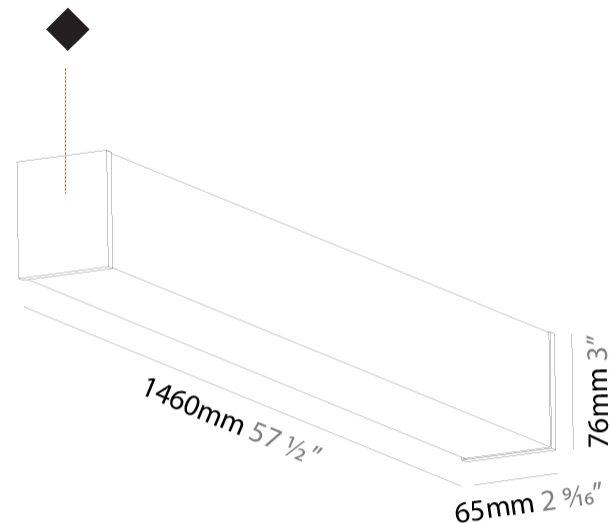

GENERAL

Series: Fino
Brand: Prolicht
Division: Architectural
Mounting Type: Suspension
Mounting Location: Ceiling
Subcategory: Profile

PHYSICAL

Shape: Rectangle
Length (mm): 1460
Length (in): 57 1/2
Width (mm): 65
Width (in): 2 9/16
Height (mm): 76
Height (in): 3
Max. Overall Height (mm): 2076
Max. Overall Height (in): 81 3/4
Light Distribution: Omnidirectional
Weight (kg): 4.314
Weight (lbs): 9.510
Diffuser: PMMA - Opal
Fixture Finish: [SSR / BKV / CWI / CRY / HAB / UFT / ITA / RUA / FTG / MYG / LOD / PUS / FRO / FUP / KIA / POP / BLS / SPG / MEY / GOH / GUM / CHC / COM / ABZ / JAG / OBR / MOS / ROR](#)
Fixture Material: Aluminum
Cable Details: [2000mm or 4000mm Transparent Cable](#)
Upon Request: Cable colour - White / Black / Orange / Red

ELECTRICAL

Lamp Type: LED (Zhaga Standard)
Input Wattage (W): 25
Total Output Wattage (W): 20 / 16 (3500K)
Dimming: [Non-Dimming / Phase Dimming (120Vac only) / 0-10V Dimming](#)
Driver Included: Yes
Driver Location: Integrated
Driver Type: Constant Current - 120 / 277Vac
Driver Class: Class 2
Input Voltage (V): 120 - 277
Constant Current (MA): 350 / 500 (3500K)

LED

Color Temperature (°K): [3000 / 3500 / 4000](#)
Max. Delivered Lumen (lm): 2850 / 2960 / 3020
CRI: >80 CRI
Lamp Life (hrs): 50000

OPTICAL

RATINGS AND CERTIFICATIONS

Certified By: Certified for North American Standards
IP rating: IP20